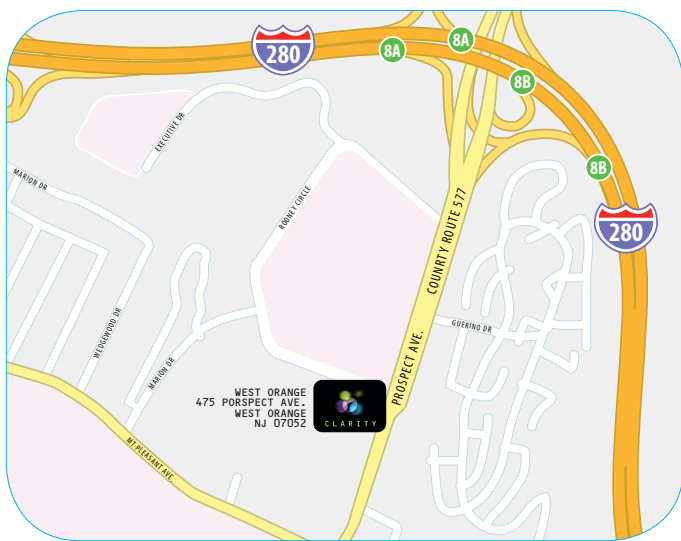

CLARITY

FROM NORTH

Take Parkway South to Exit 145, go through tollbooth and keep left following signs for I-280 West towards West Orange. In approximately 4 miles you will take Exit 8A-Prospect Ave. At the 2nd light make a right onto Rooney Circle and then make your first left into our parking lot.

FROM SOUTH

Take Parkway North to Exit 145. Go through tollbooth and keep left following the signs for I-280 West towards West Orange. In approximately 4 miles you will take Exit 8A-Prospect Ave. At the 2nd light make a right onto Rooney Circle and then make your first left into our parking lot.

FROM WEST

Take Route 80 East to I-280 East via Exit 47A. Take Exit 8A-Prospect Ave. toward West Orange, at the 2nd light make a right onto Rooney Circle and then make your first left into our parking lot.

FROM EAST

Take Route 3 West to the New Jersey Turnpike. Take NJ Turnpike South to Exit 15W. Take I-280 West to Exit 8A, Prospect Ave. At the 2nd light make a right onto Rooney Circle and then make your first left into our parking lot.